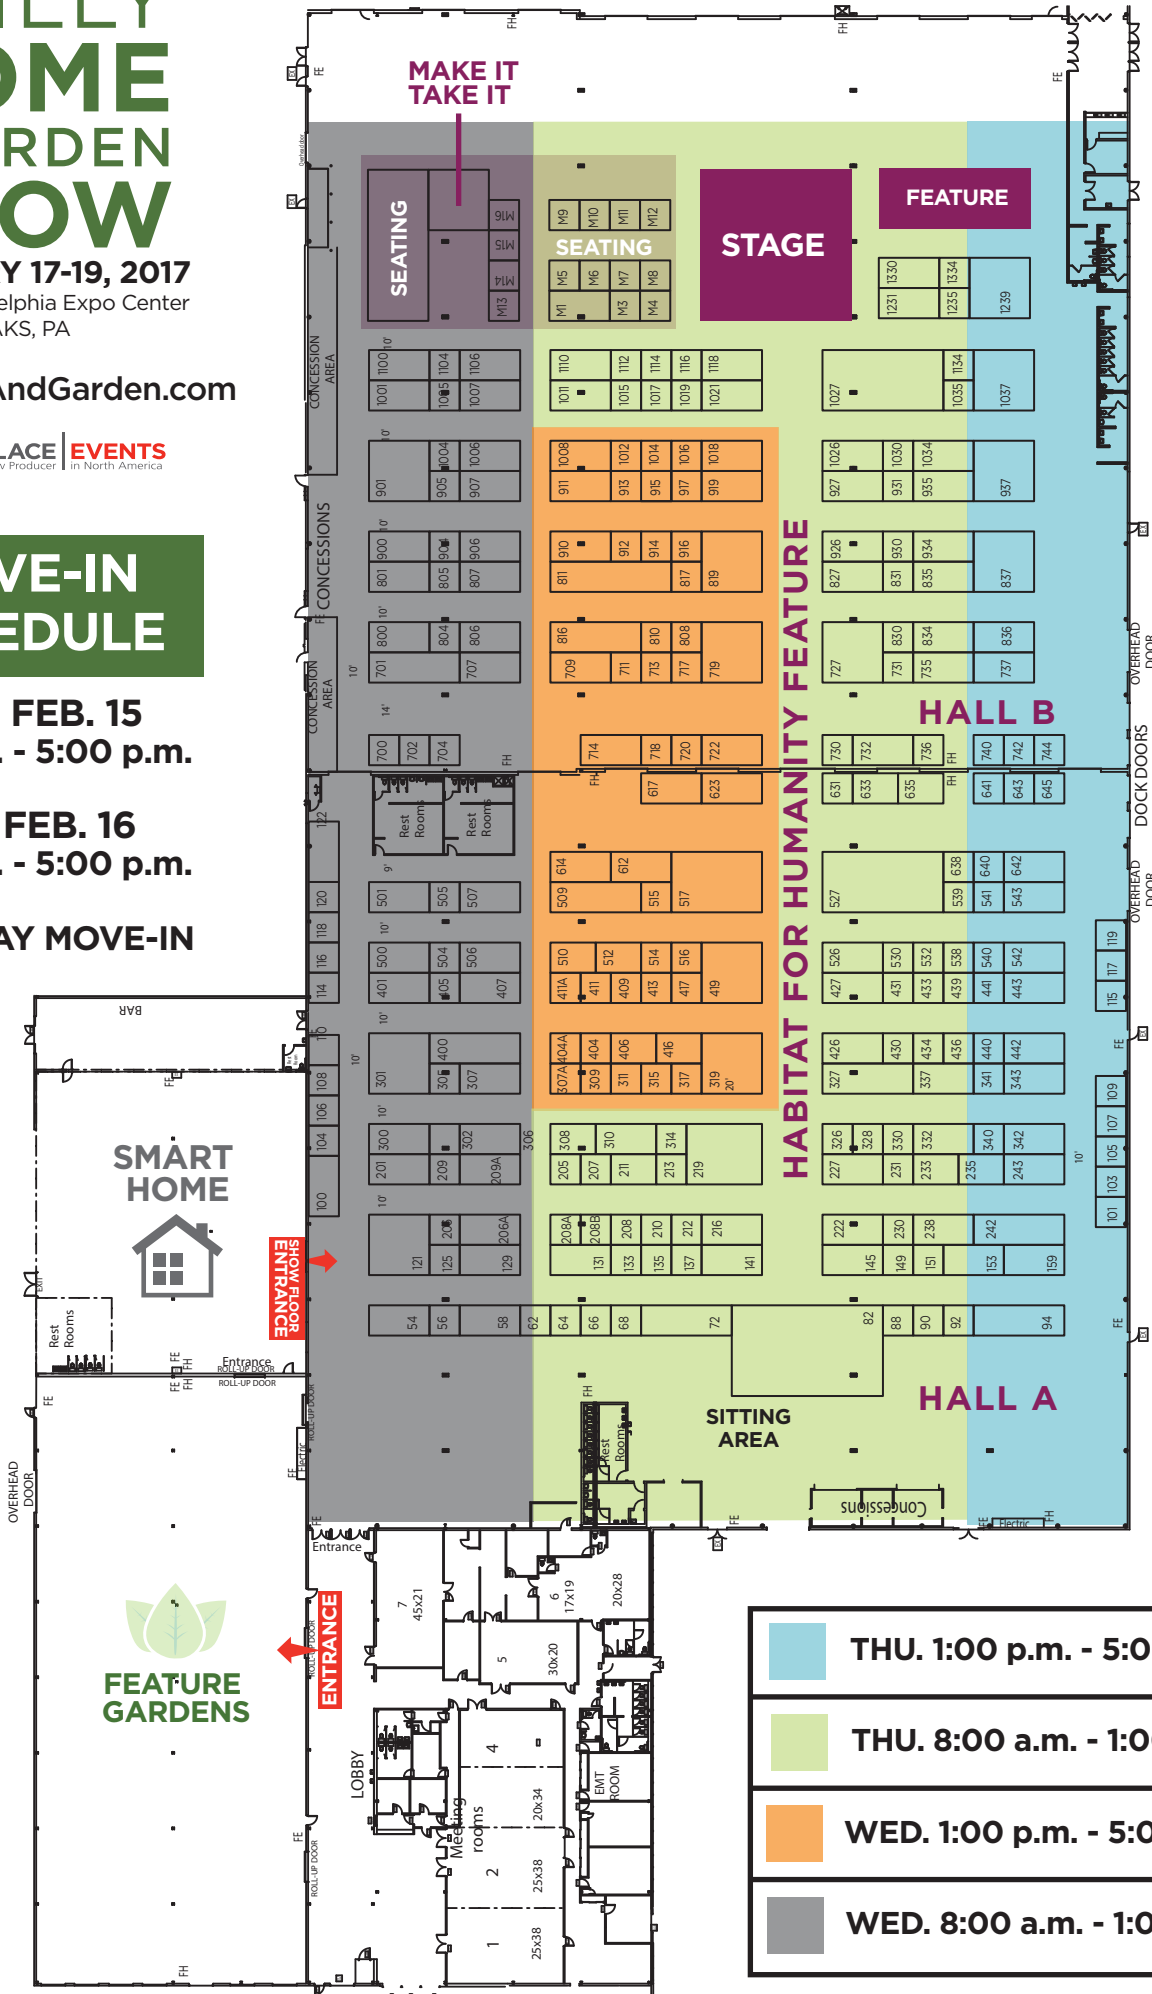

PHILLY HOME + GARDEN SHOW

FEBRUARY 17-19, 2017
Greater Philadelphia Expo Center
OAKS, PA

PhillyHomeAndGarden.com

MARKETPLACE **EVENTS**
Largest Home Show Producer in North America

MOVE-IN SCHEDULE

WED. FEB. 15
8:00 a.m. - 5:00 p.m.

THU. FEB. 16
8:00 a.m. - 5:00 p.m.

NO FRIDAY MOVE-IN

	THU. 1:00 p.m. - 5:00 p.m.
	THU. 8:00 a.m. - 1:00 p.m.
	WED. 1:00 p.m. - 5:00 p.m.
	WED. 8:00 a.m. - 1:00 p.m.